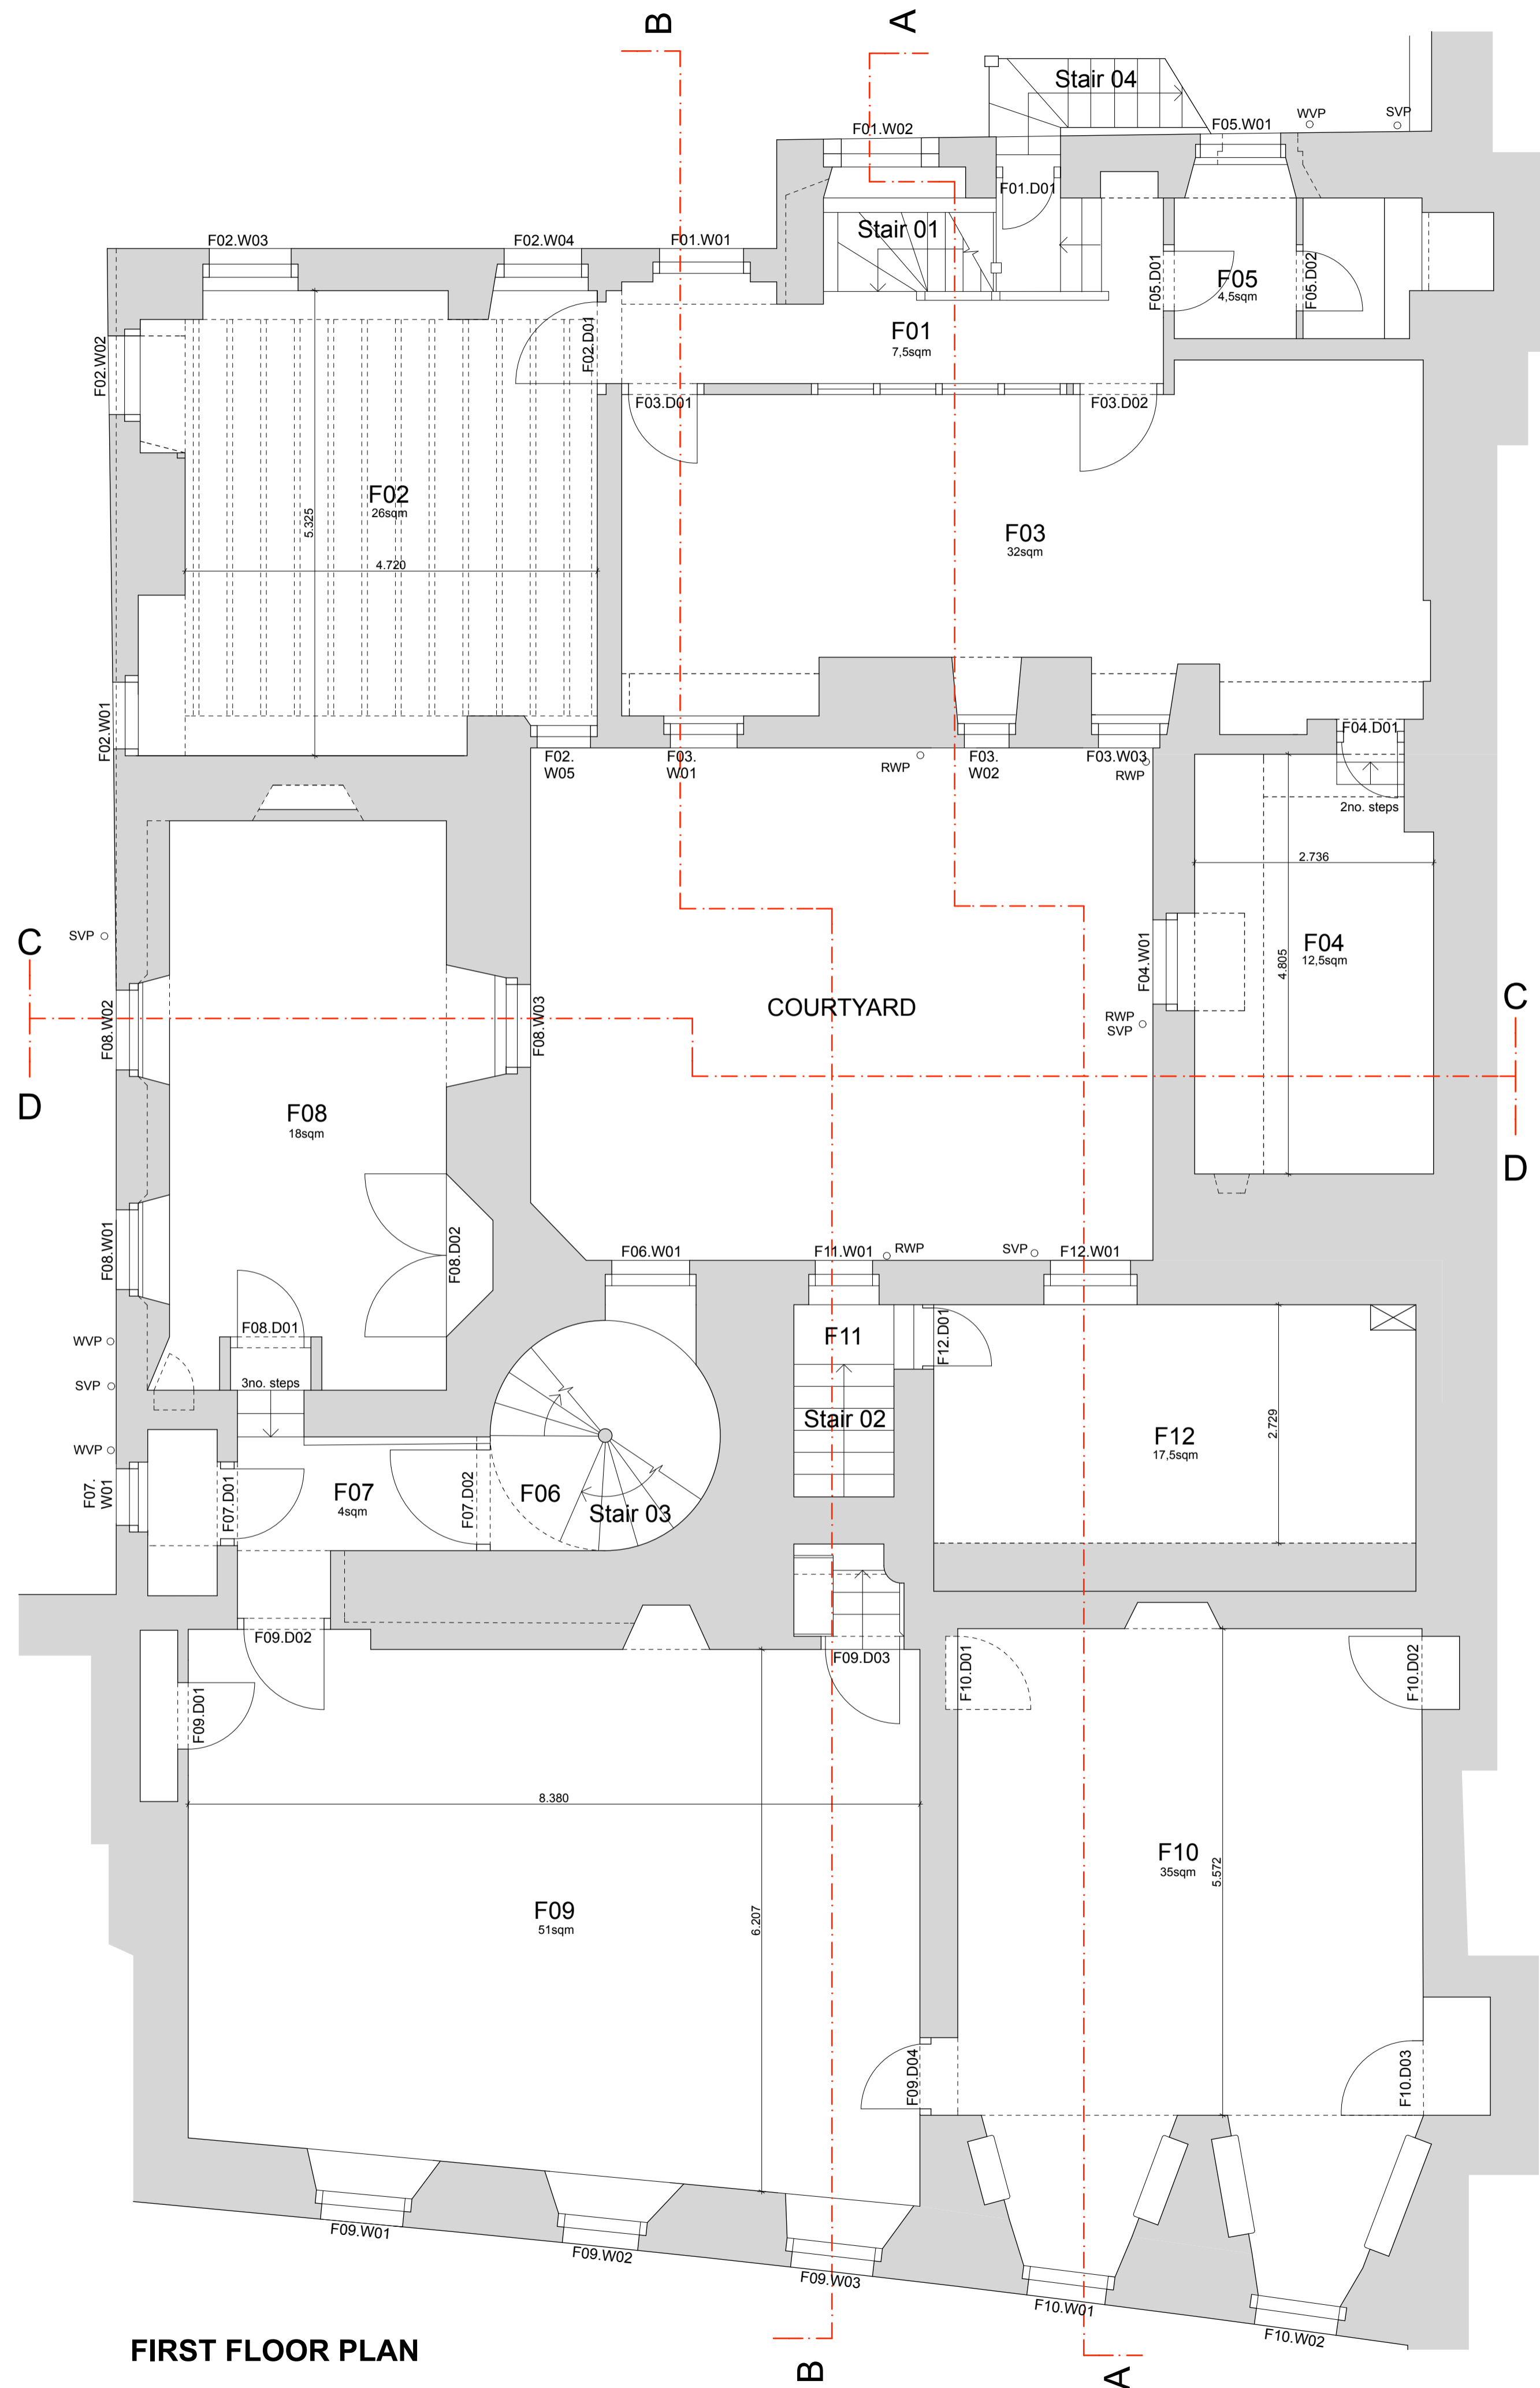

Job Title:
0825
 Riddle's Court, Edinburgh

Drawing Title:
 EXISTING
 First Floor Plan

Drawing Status:
 PRELIMINARY
 DRAFT

Drawing No.:

Scale: Date: Drawn: Reviewed:
 1:50@A1 Aug 2008 CH/MK
 1:100@A3

Revisions:
 Rev - - - - -

FIRST FLOOR PLAN