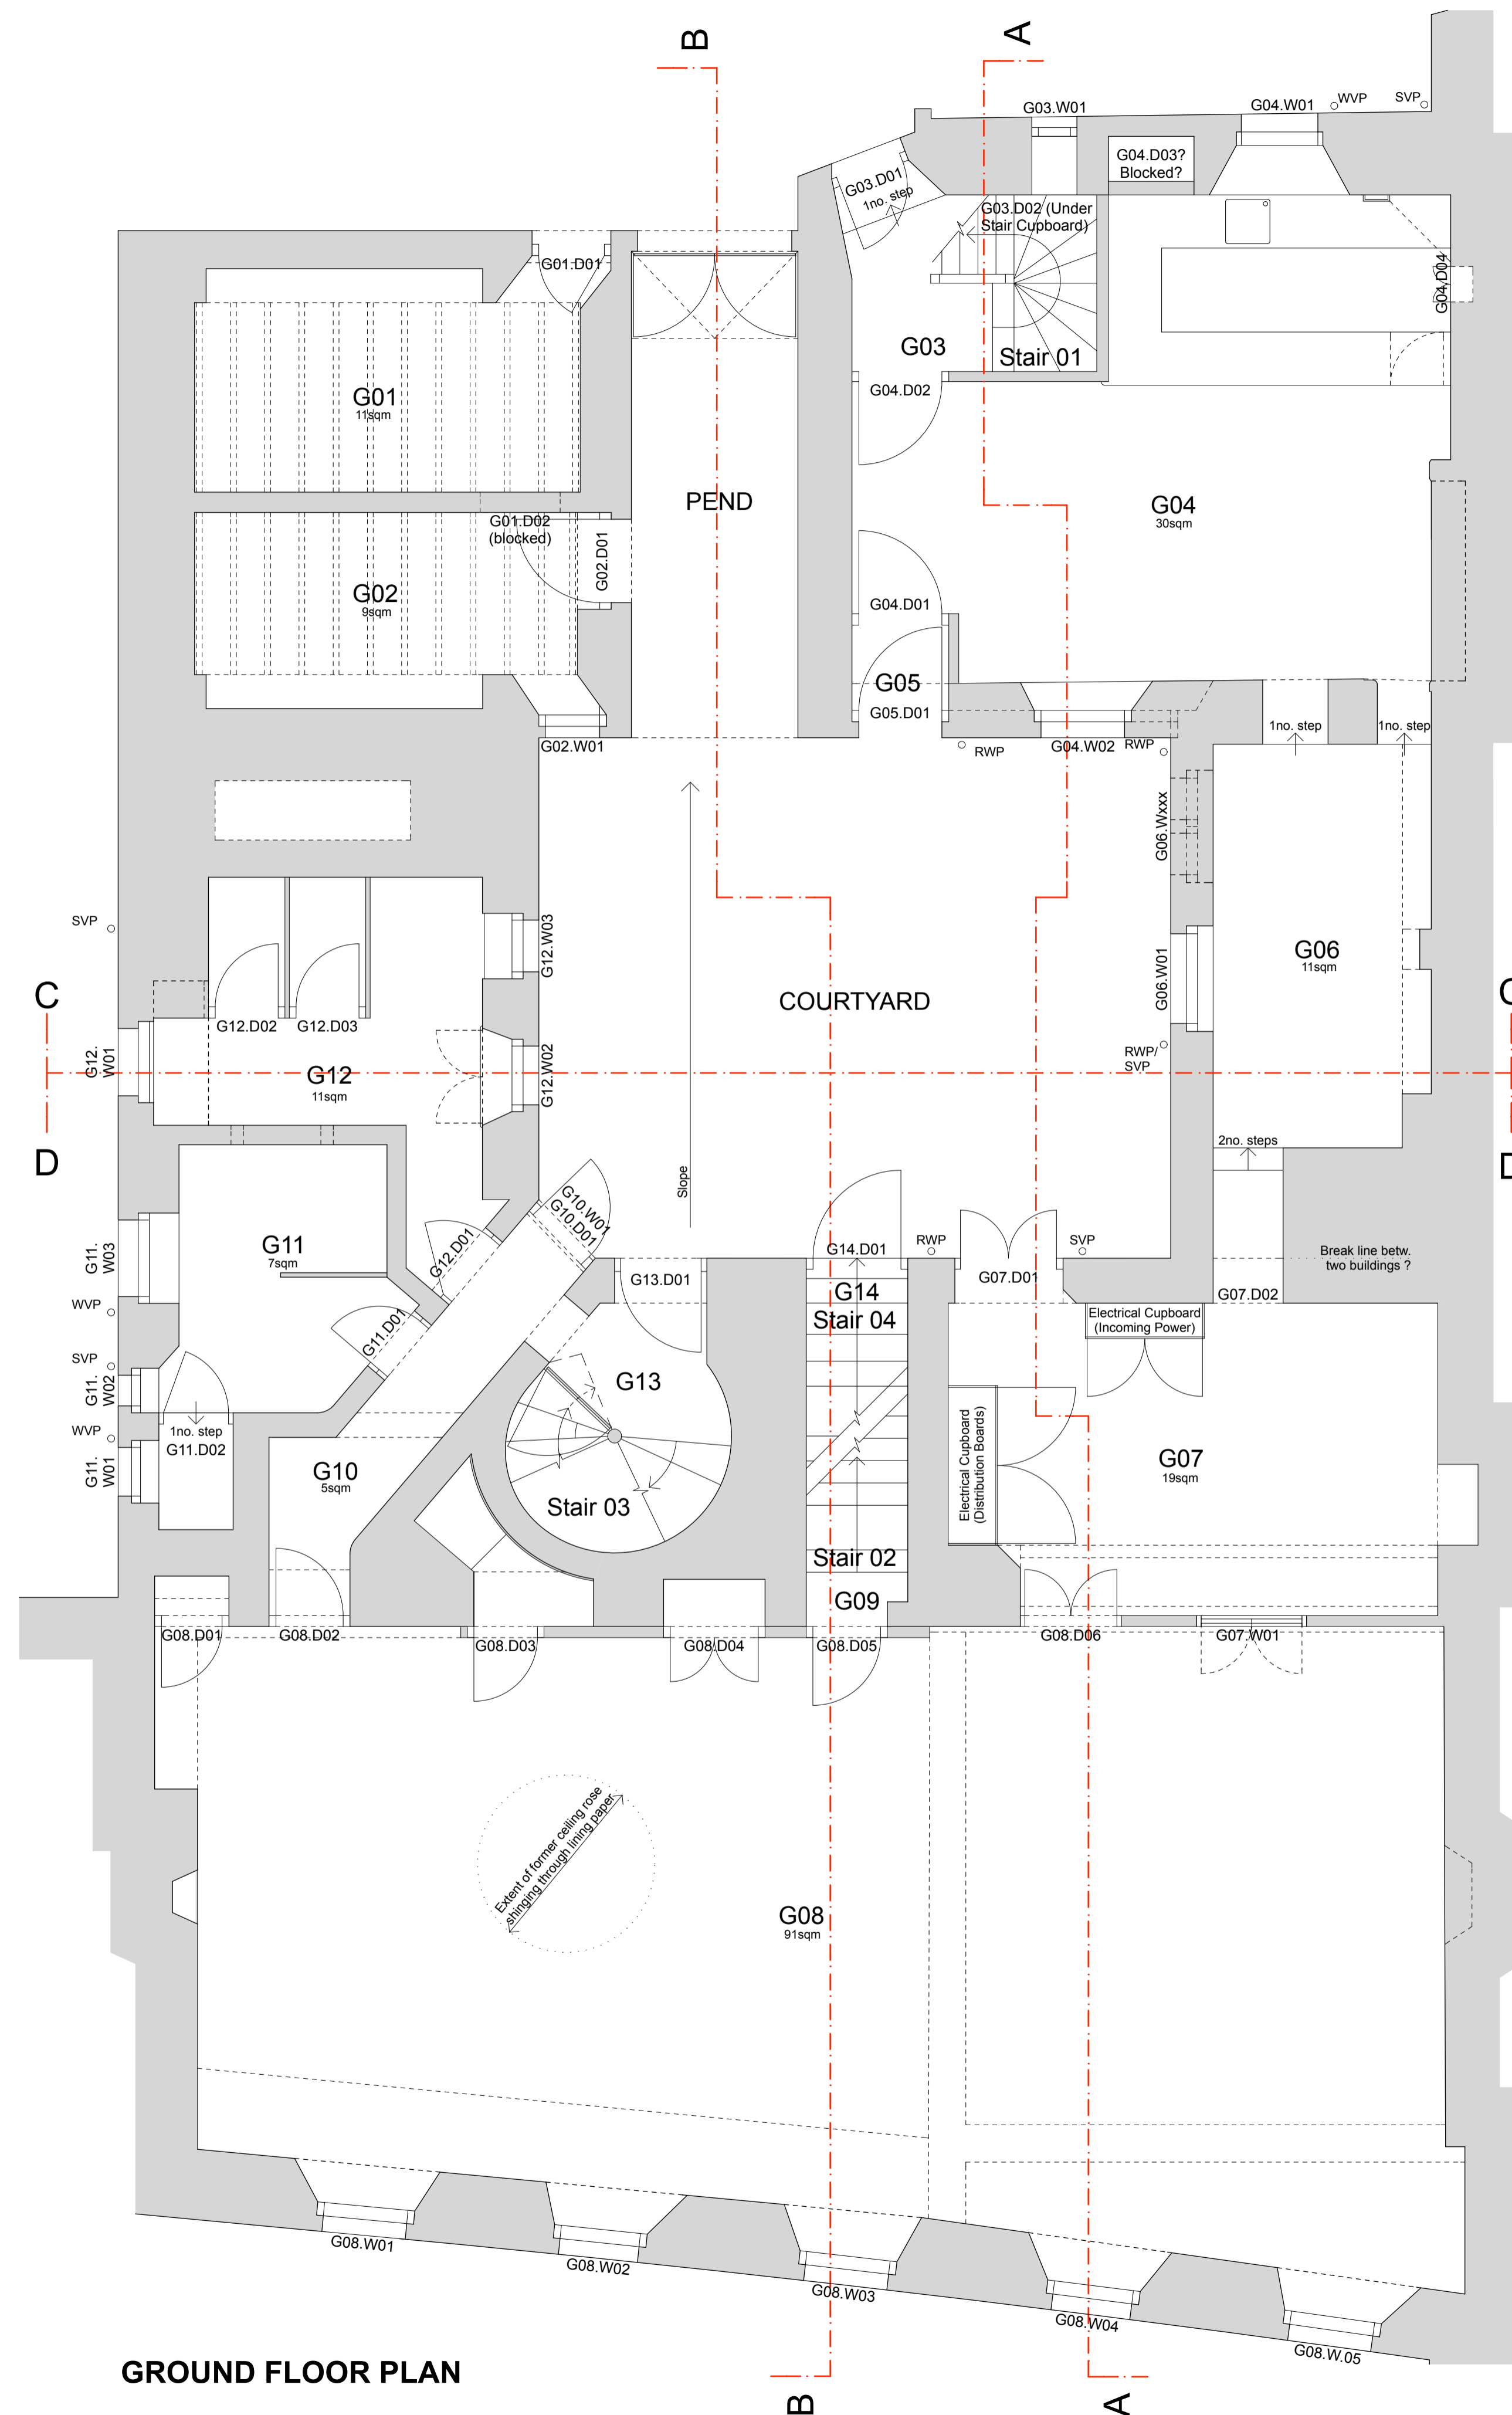

Job Title:
0825
 Riddle's Court, Edinburgh

Drawing Title:
 EXISTING
 Ground Floor Plan

Drawing Status:
 PRELIMINARY
 DRAFT

Drawing No.:

Scale: Date: Drawn: Reviewed:
 1:50@A1 Aug 2008 CH
 1:100@A3

Revisions:
 Rev - - - - -

GROUND FLOOR PLAN